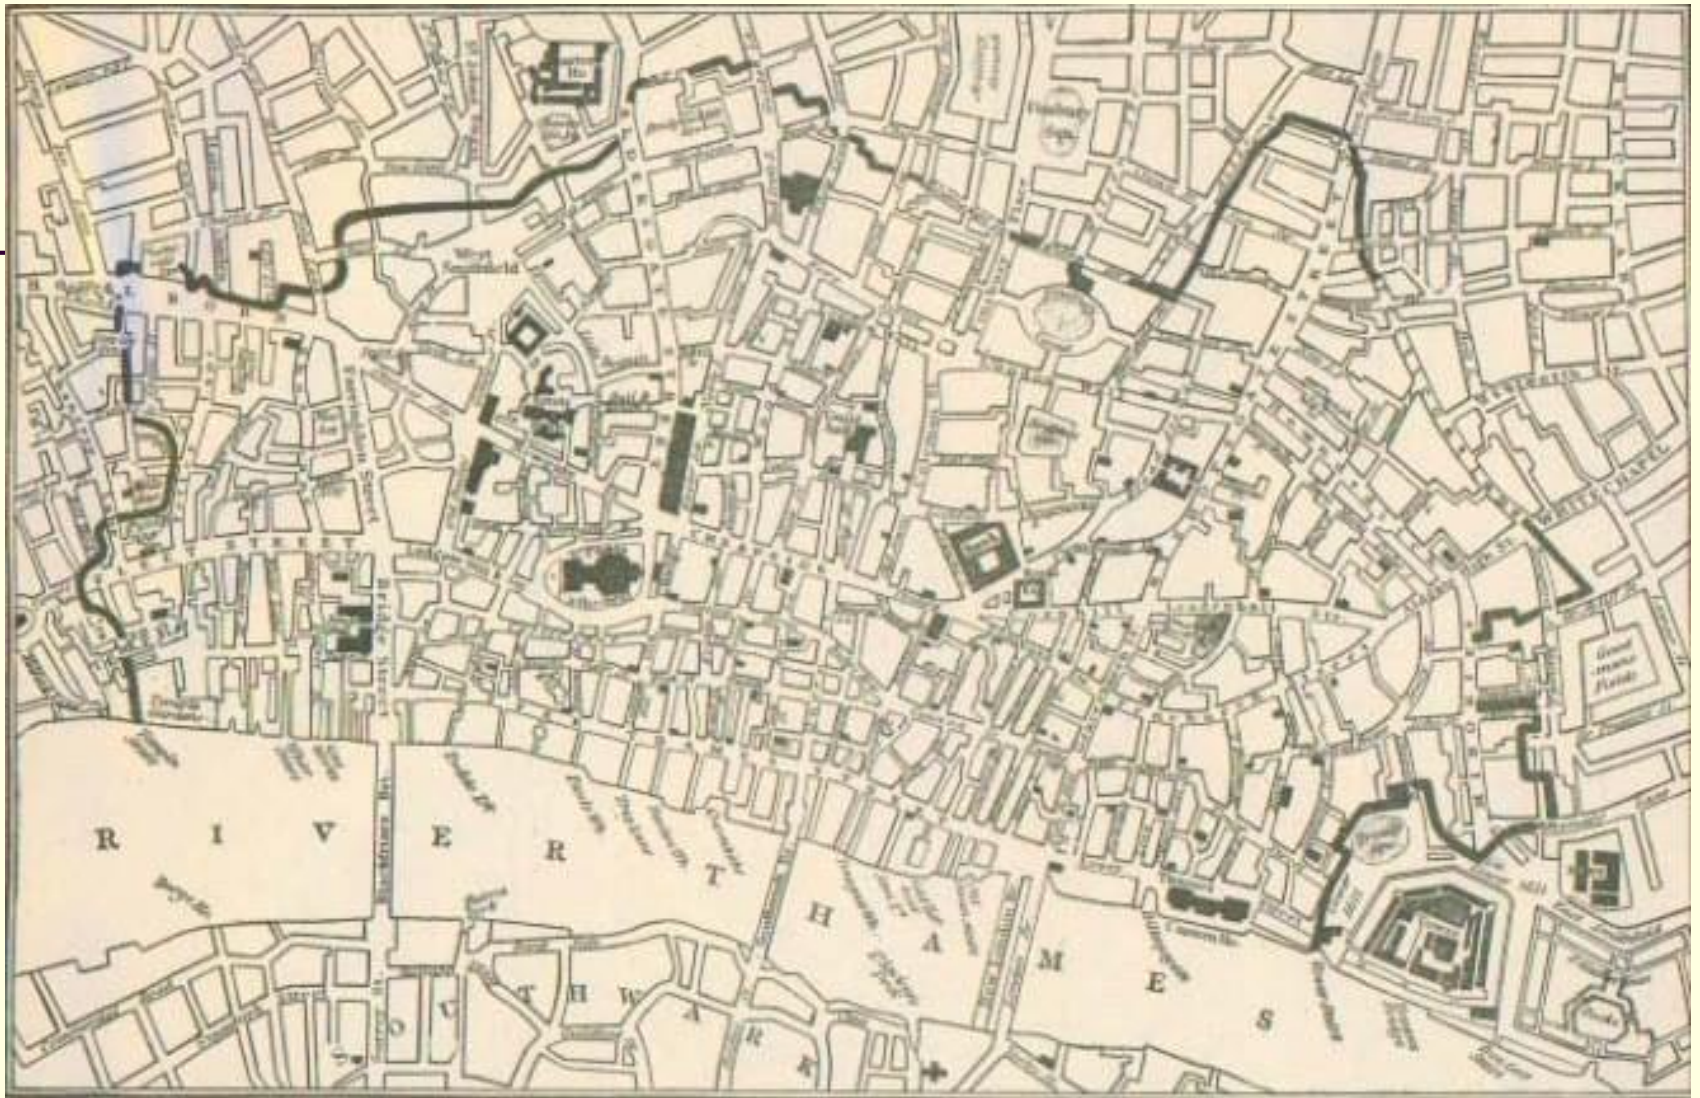

THE CITY OF LONDON, BAILIWICK OF THE LORD MAYOR
Showing the Bank of England, St. Paul's Cathedral, the Tower, Charter House, Mint, and other points of historic interest. Heavy lines show confines of the city.

Plano da cidade de Londres - 1918