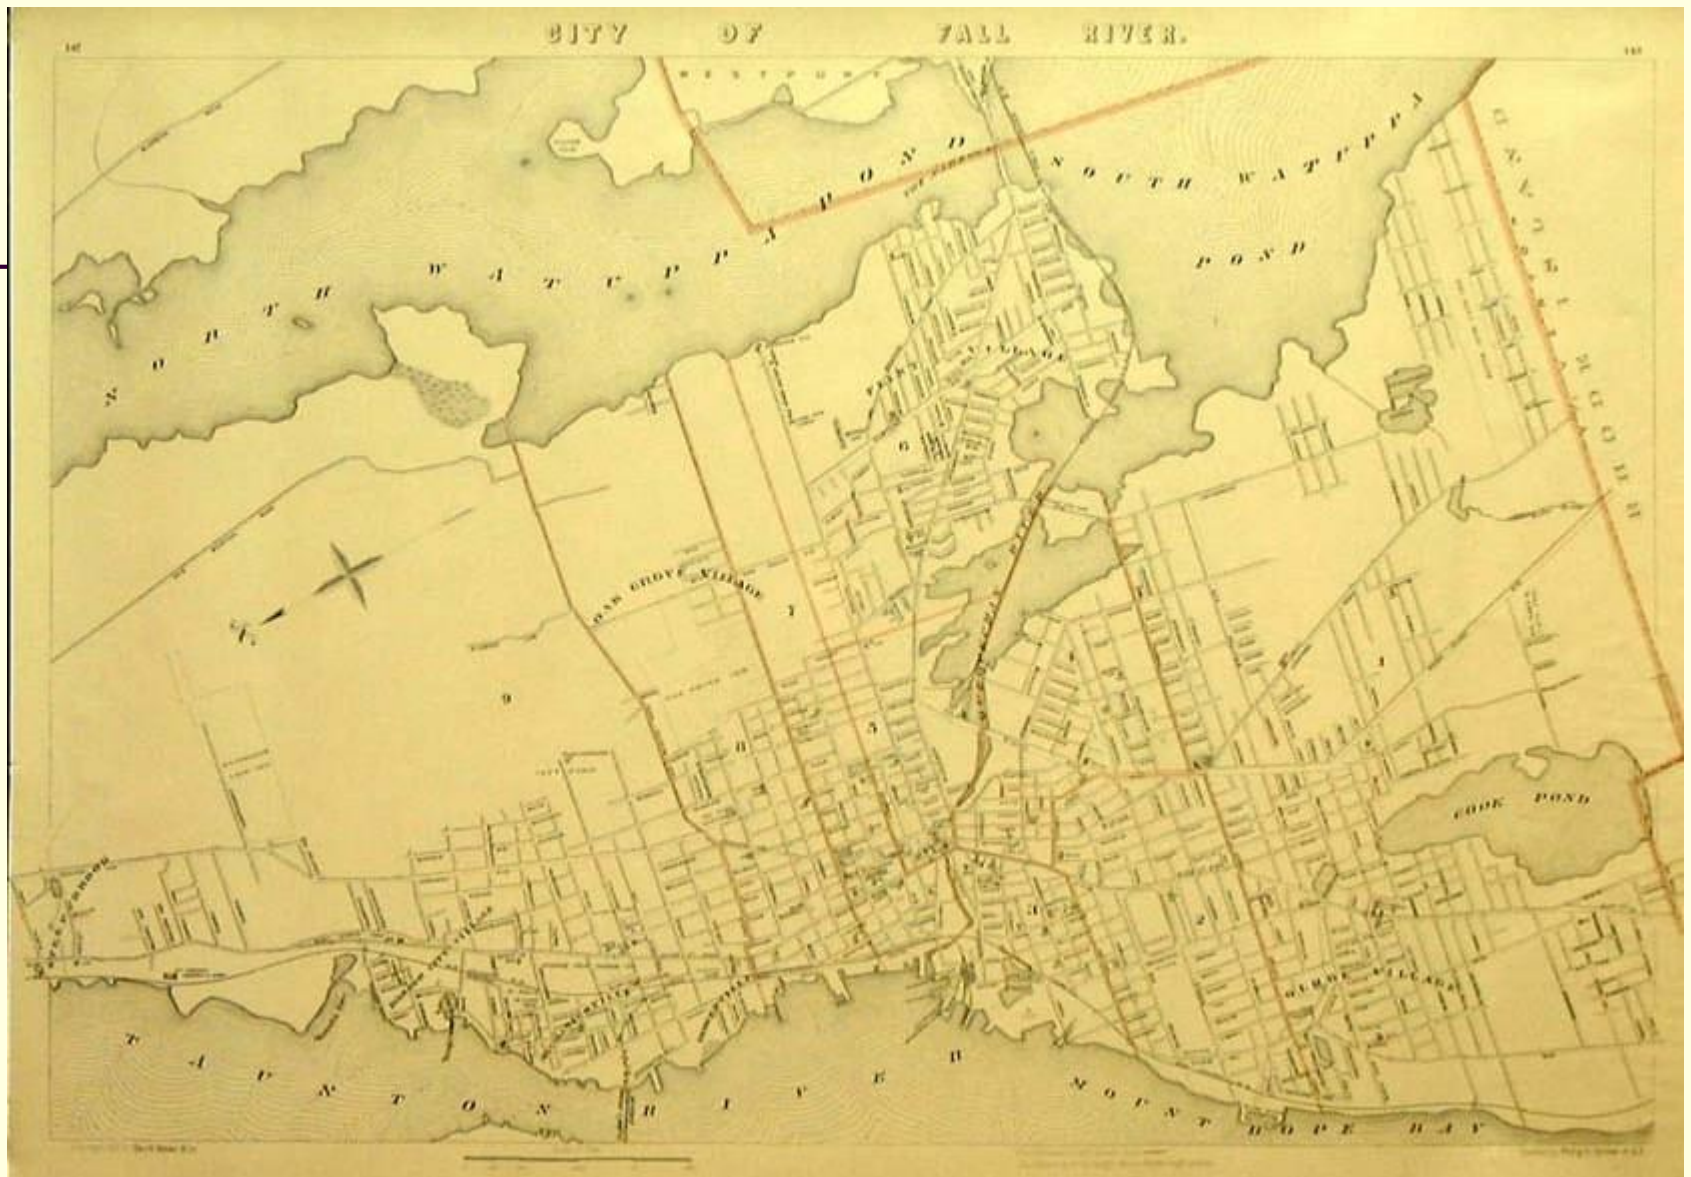

Planta da cidade do Rio de Janeiro - 1886